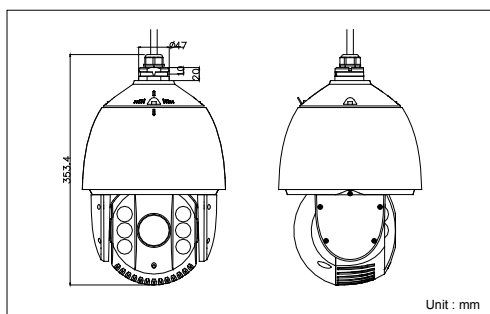

Dimensions

Accessories

	DS-2DE7176	DS-2DE7174
Camera		
Image Sensor	1/3" Progressive Scan CMOS	
Effective Pixel	1320K pixels	
Min. Illumination	Color: 0.05Lux@(F1.6, AGC ON); B/W: 0.01Lux@(F1.6, AGC ON); 0 Lux with IR	Color: 0.05Lux@(F1.4, AGC ON); B/W: 0.01Lux@(F1.4, AGC ON); 0 Lux with IR
White Balance	Auto / Manual /ATW/Indoor/Outdoor/Daylight lamp/Sodium lamp	
AGC	Auto / Manual	
S / N Ratio	≥ 52dB	≥ 50dB
Digital Noise Reduction	3D DNR	
Backlight Compensation	BLC	
Wide Dynamic Range	128X Digital WDR	
Shutter Speed	1 ~ 1/10,000s	
Day & Night	IR Cut Filter	
Focus Mode	Auto / Semiautomatic / Manual	
Lens		
Focal Length	4.3 ~ 129mm, 30x	4.7 ~ 94.0mm, 20x
Zoom Speed	Approx 3s(Optical Wide-Tele)	
Angle of View	58.9 ~ 2.11 degree (Wide-Tele)	58.3 ~ 3.2 degree (Wide-Tele)
Min. Working Distance	10 ~ 1,500mm(Wide-Tele)	10 ~ 1,000mm(Wide-Tele)
Aperture Range	F1.6 ~ F5.0	F1.4 ~ F3.5
Pan and Tilt		
Range	Pan: 360° endless; Tilt: -15° ~ 90° (Auto Flip)	
Speed	Pan Manual Speed: 0.1° ~ 160°/s; Pan Preset Speed: 240°/s Tilt Manual Speed: 0.1° ~ 120°/s; Tilt Preset Speed: 200°/s	
Proportional Zoom	Rotation speed can be adjusted automatically according to zoom multiples	
Number of Preset	256	
Patrol	8 patrols, up to 32 presets per patrol	
Park action	Pattern/Pan scan/Tilt scan/Frame scan/Panorama scan/Random scan	
Power-off Memory	Support	
Infrared		
IR Distance	Up to 100m	
IR Intensity	Automatically adjusted, depending on the zoom ratio	
Input/ Output		
Audio Input	Optional audio input (LINE input), 2 ~ 2.4V[p-p]; output impedance: 1KΩ, ±10%	
Audio Output	Line level, impedance: 600Ω	
Network		
Ethernet	10Base-T / 100Base-TX, RJ45 connector	
Max. Image Resolution	1280x960	
Frame Rate	50Hz:25fps(1280x960), 25fps (1280x720) 60Hz:30fps(1280x960), 30fps (1280x720)	
Image Compression	H.264/ MPEG4	
Audio Compression	G.711u /G.711a /G.726	
Protocols	IPv4/IPv6, HTTP, HTTPS, 802.1x, Qos, FTP, SMTP, UPnP, SNMP, DNS, DDNS, NTP, RTSP, RTP, TCP, UDP, IGMP, ICMP, DHCP, PPPoE	
Simultaneous Live View	Up to 6	
Streams	Dual Streams	
Mini SD Memory Card	Micro SD Slot, up to 32GB	
User/Host Level	Up to 32 users,3 Levels: Administrator, Camera control, Live view only	
Security Measures	User authentication (ID and PW), Host authentication (MAC address), IP address filtering	
Integration		
Application programming	Open-ended API, support Onvif, PSIA and CGI	
Web Browser	IE 7, IE 8, IE 9, Chrome 8 +, Firefox 3.5 +, Safari 5 +	
General		
RS-485 Protocols	HIKVISION, Pelco-P, Pelco-D, self-adaptive	
Power	24 VAC / High-PoE; Max. 30W/21W (IR On / Off)	
Working Temperature	-30°C ~ 65°C(-22°F ~ 149°F)	
Humidity	90% or less	
Protection Level	IP66 standard TVS 4,000V lightning protection, surge protection and voltage transient protection	
Dimensions	Φ220 x 353.4mm (Φ8.66" x 13.91")	
Weight (approx.)	5.5kg(12.13lbs)	
Mount Option	Long-arm wall mount: DS-1601ZJ; Pendent mount: DS-1661ZJ(20cm) or DS-1662ZJ(50cm); Ceiling mount: DS-1663ZJ	