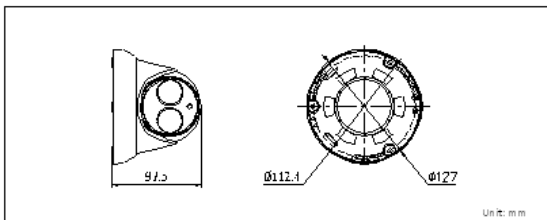

### Key features

- 1.3 megapixel (1280 x 960) resolution
- HD real-time video
- 3D DNR & DWDR & BLC
- EXIR illuminator (up to 30m)
- IP66
- PoE

### Dimensions